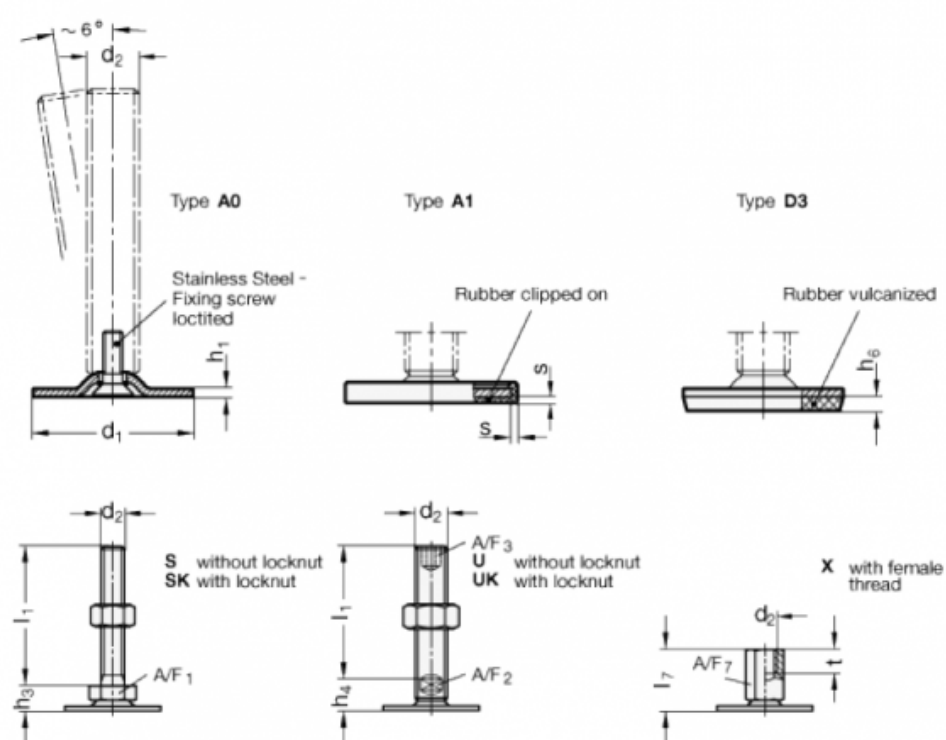

Article number: 204050M840A0SK

Description: E+G levelling foot
GN 40-50-M8-40-A0-SK

Note: SK With nut, External hexagon at the bottom

Measures

A/F1	= 17
d1	= 50
d2	= M8
h1	= 2.5
h3	= 11
h6	=
l1	= 40
s	=